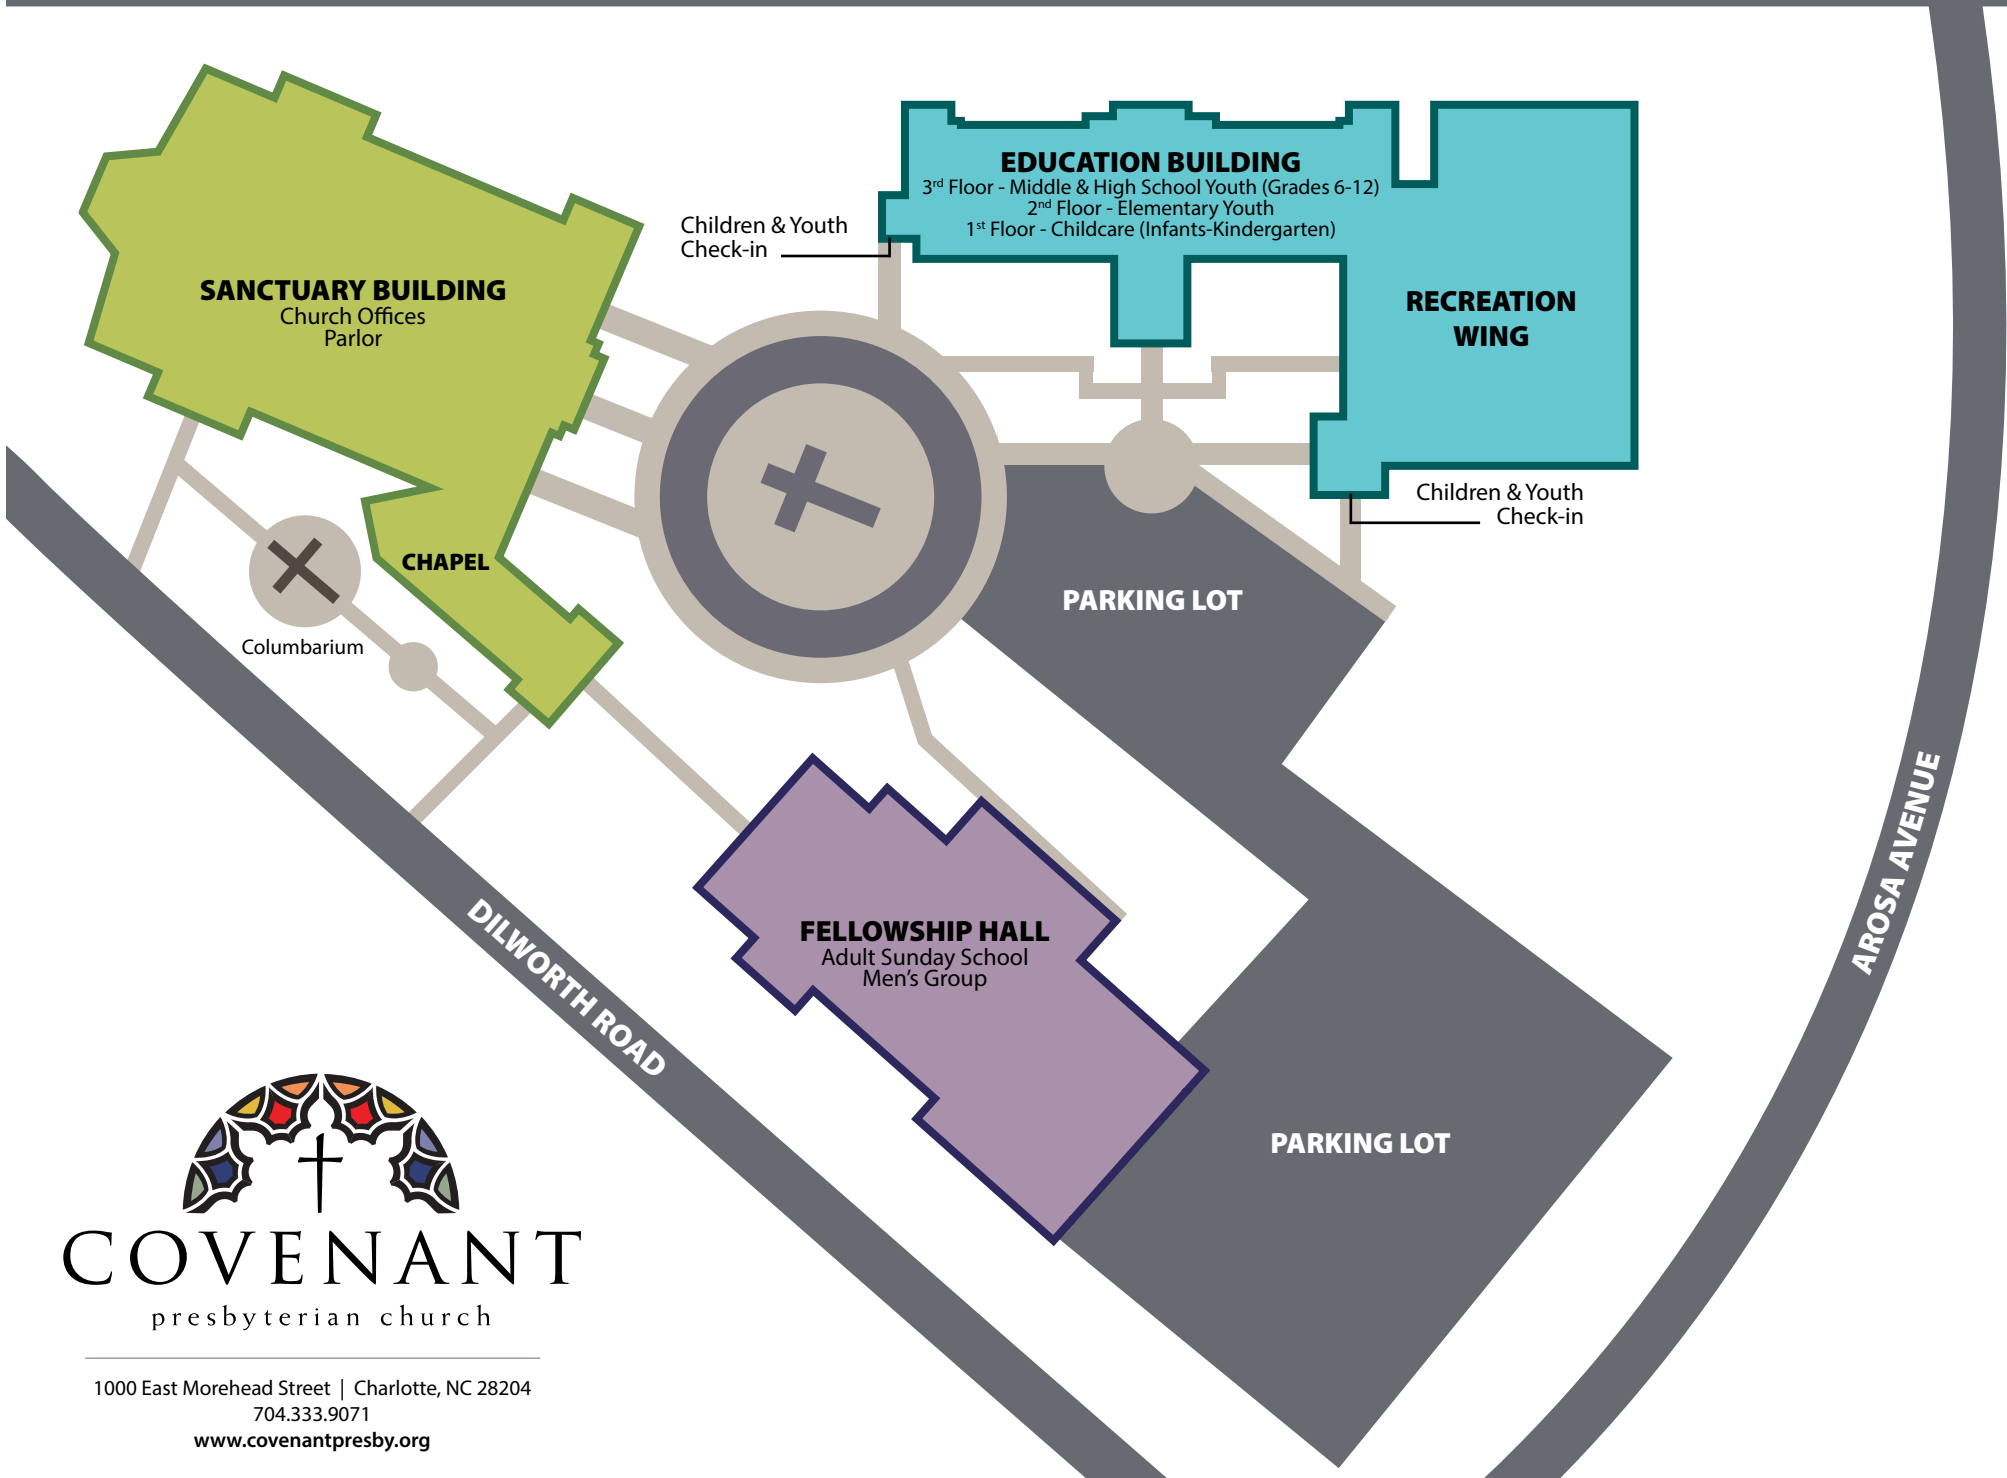

E. MOREHEAD STREET

SANCTUARY BUILDING

Church Offices
Parlor

EDUCATION BUILDING

3rd Floor - Middle & High School Youth (Grades 6-12)
2nd Floor - Elementary Youth
1st Floor - Childcare (Infants-Kindergarten)

RECREATION WING

FELLOWSHIP HALL

Adult Sunday School
Men's Group

CHAPEL

Columbarium

PARKING LOT

PARKING LOT

DILWORTH ROAD